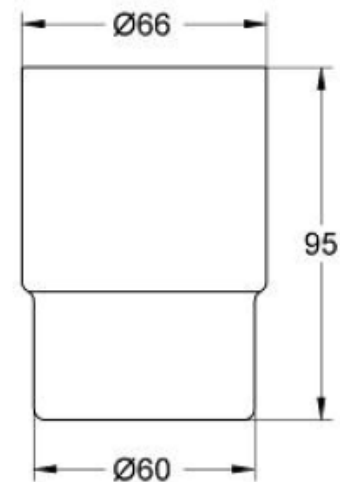

PROJECT		REF		REV	ITEM CODE	
LOCATION		DATE			PAGE	

SANITARY WARE SPECIFICATION SHEET

Item Descriptions	Grohe (Germany) "Essentials" Crystal glass tumbler	Illustration/ Drawing 
Dimensions	L66 x W60 x H95 mm	
Model	40372001	
Material	Glass	
Manufacturer	Grohe (Germany)	
Source	Acme Sanitary Ware Co. Ltd Mr. Eric Wong/ Mr. Don Yuen	
Contact Tel/Fax	(852) 2388-7171 / (852) 2710-8012	
E-mail	acme@acmesanitary.com.hk	
Website	www.acmesanitary.com.hk	

Product Description

- material: glass
- fits in the following holders:
Essentials (40 369 xx1)
Essentials Cube (40 508 000)
Bau Cosmopolitan (40 585)
Essentials Authentic (40 652)

Note:

* All information of the above is for the reference only. No prior notice is made if any changes.